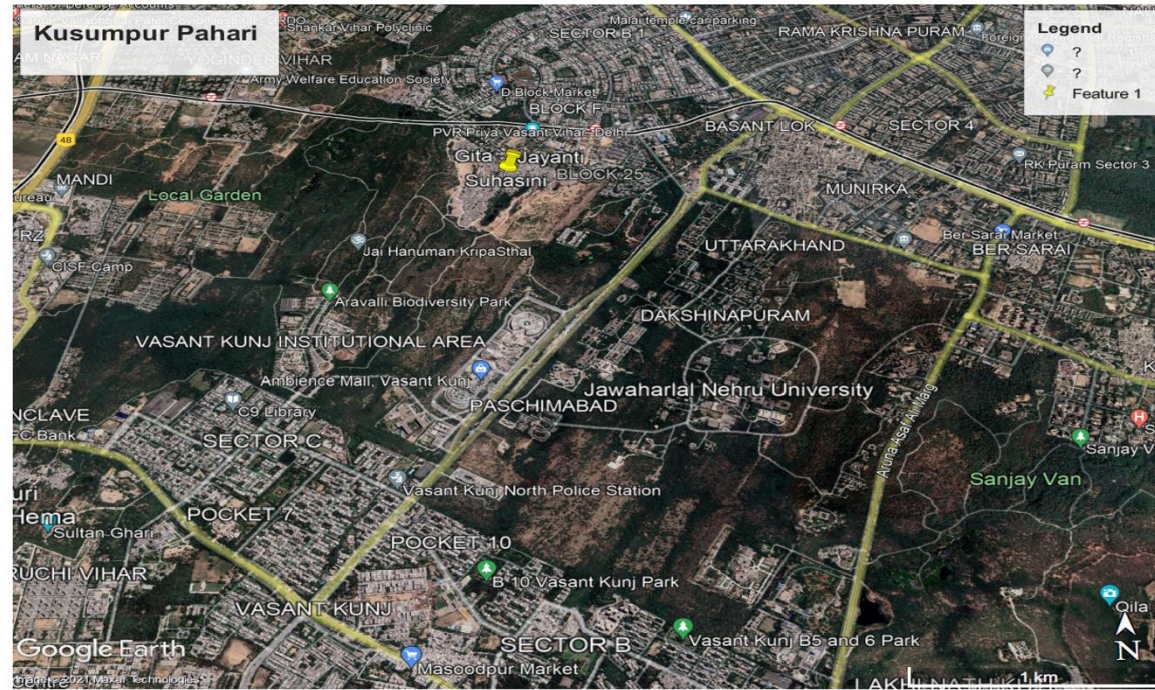

Sonia Verma

a photo story

Kusumpur Pahari

Sonia Verma at Kusumpur Pahari

Meetings of JMS, Kusumpur Pahari

Events of JMS

International Working Women's Day, March 8th, 2019

JMS Conference, Kusumpur Pahari

Struggle for Water

Creche for children of domestic workers

Mobilising support for persons with disabilities

Assistance during Covid lockdown

Protests during Covid lockdown

State level protests

the communist